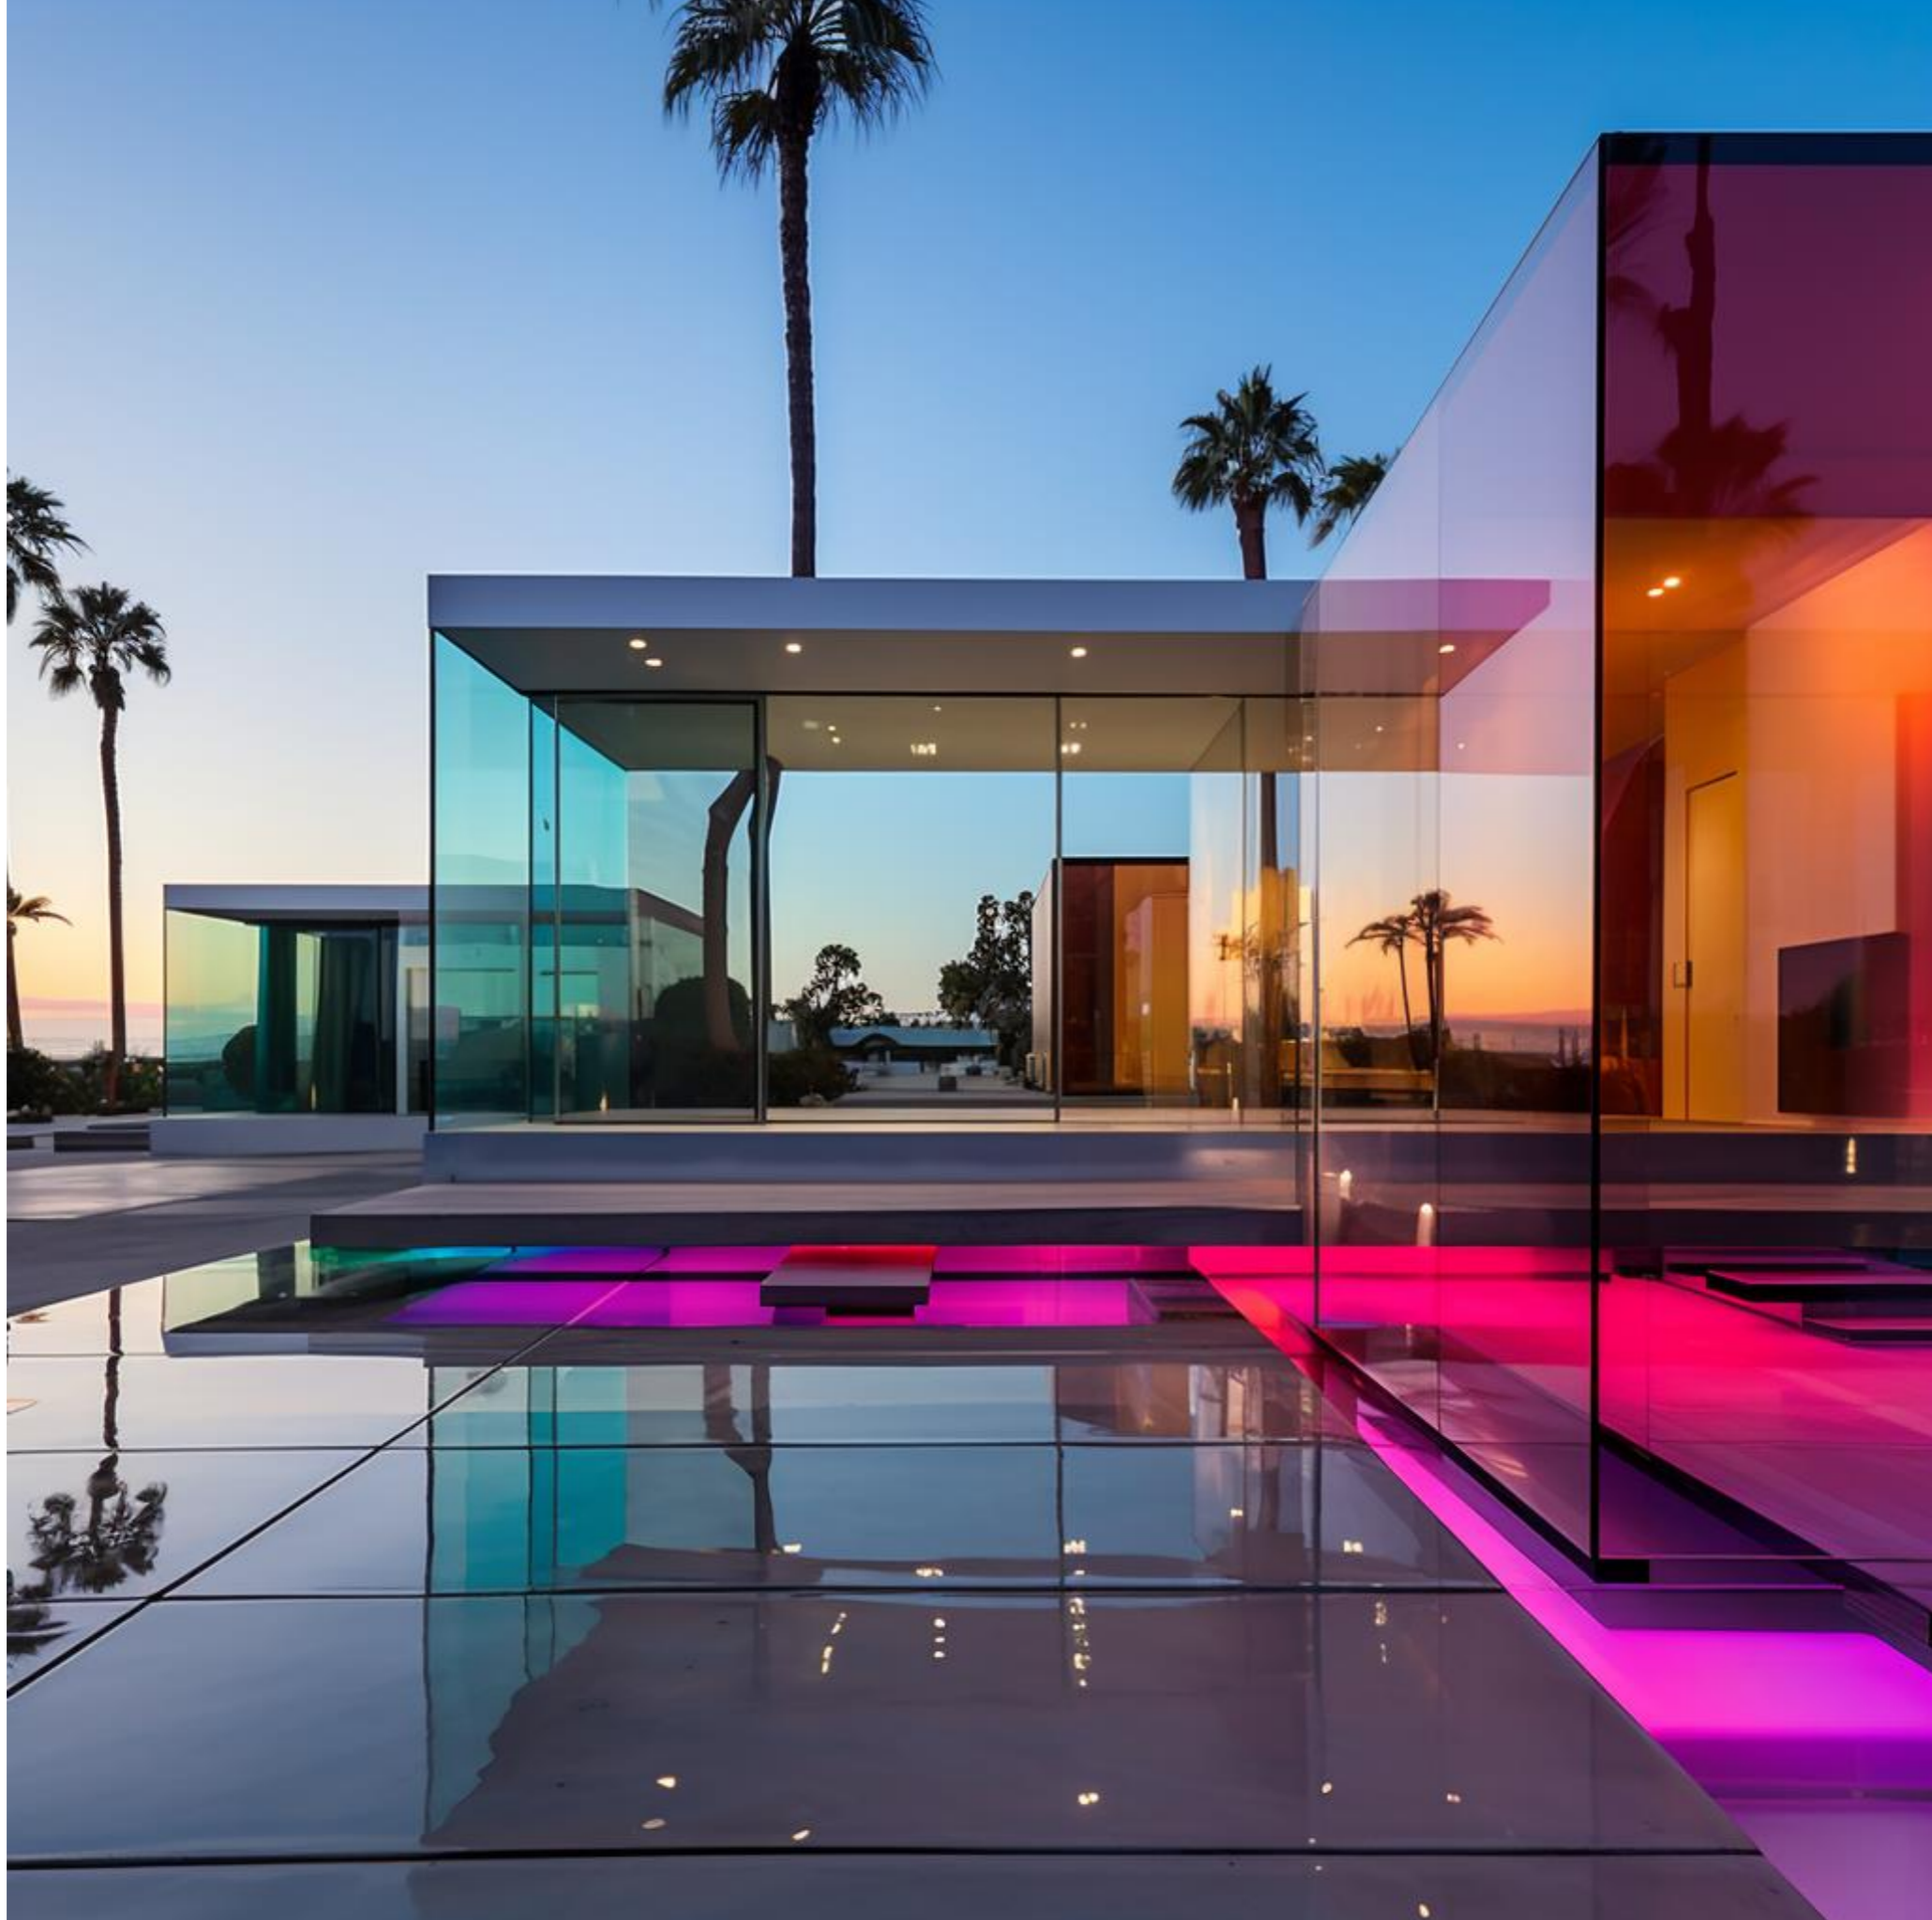

AI

mathematical constants

massimo_russo_architettura

A photograph of a modern architectural interior. The space is dominated by a large, white, curved, sculptural structure that flows through the room. The structure has a smooth, organic form, resembling a large, white, curved wall or a series of interconnected volumes. The lighting is soft and even, highlighting the curves and creating subtle shadows. The floor is a light, neutral color, and the ceiling is also white, with some recessed lighting fixtures visible. The overall atmosphere is clean, minimalist, and futuristic.

AI

dynamic visions

massimo_russo_architettura